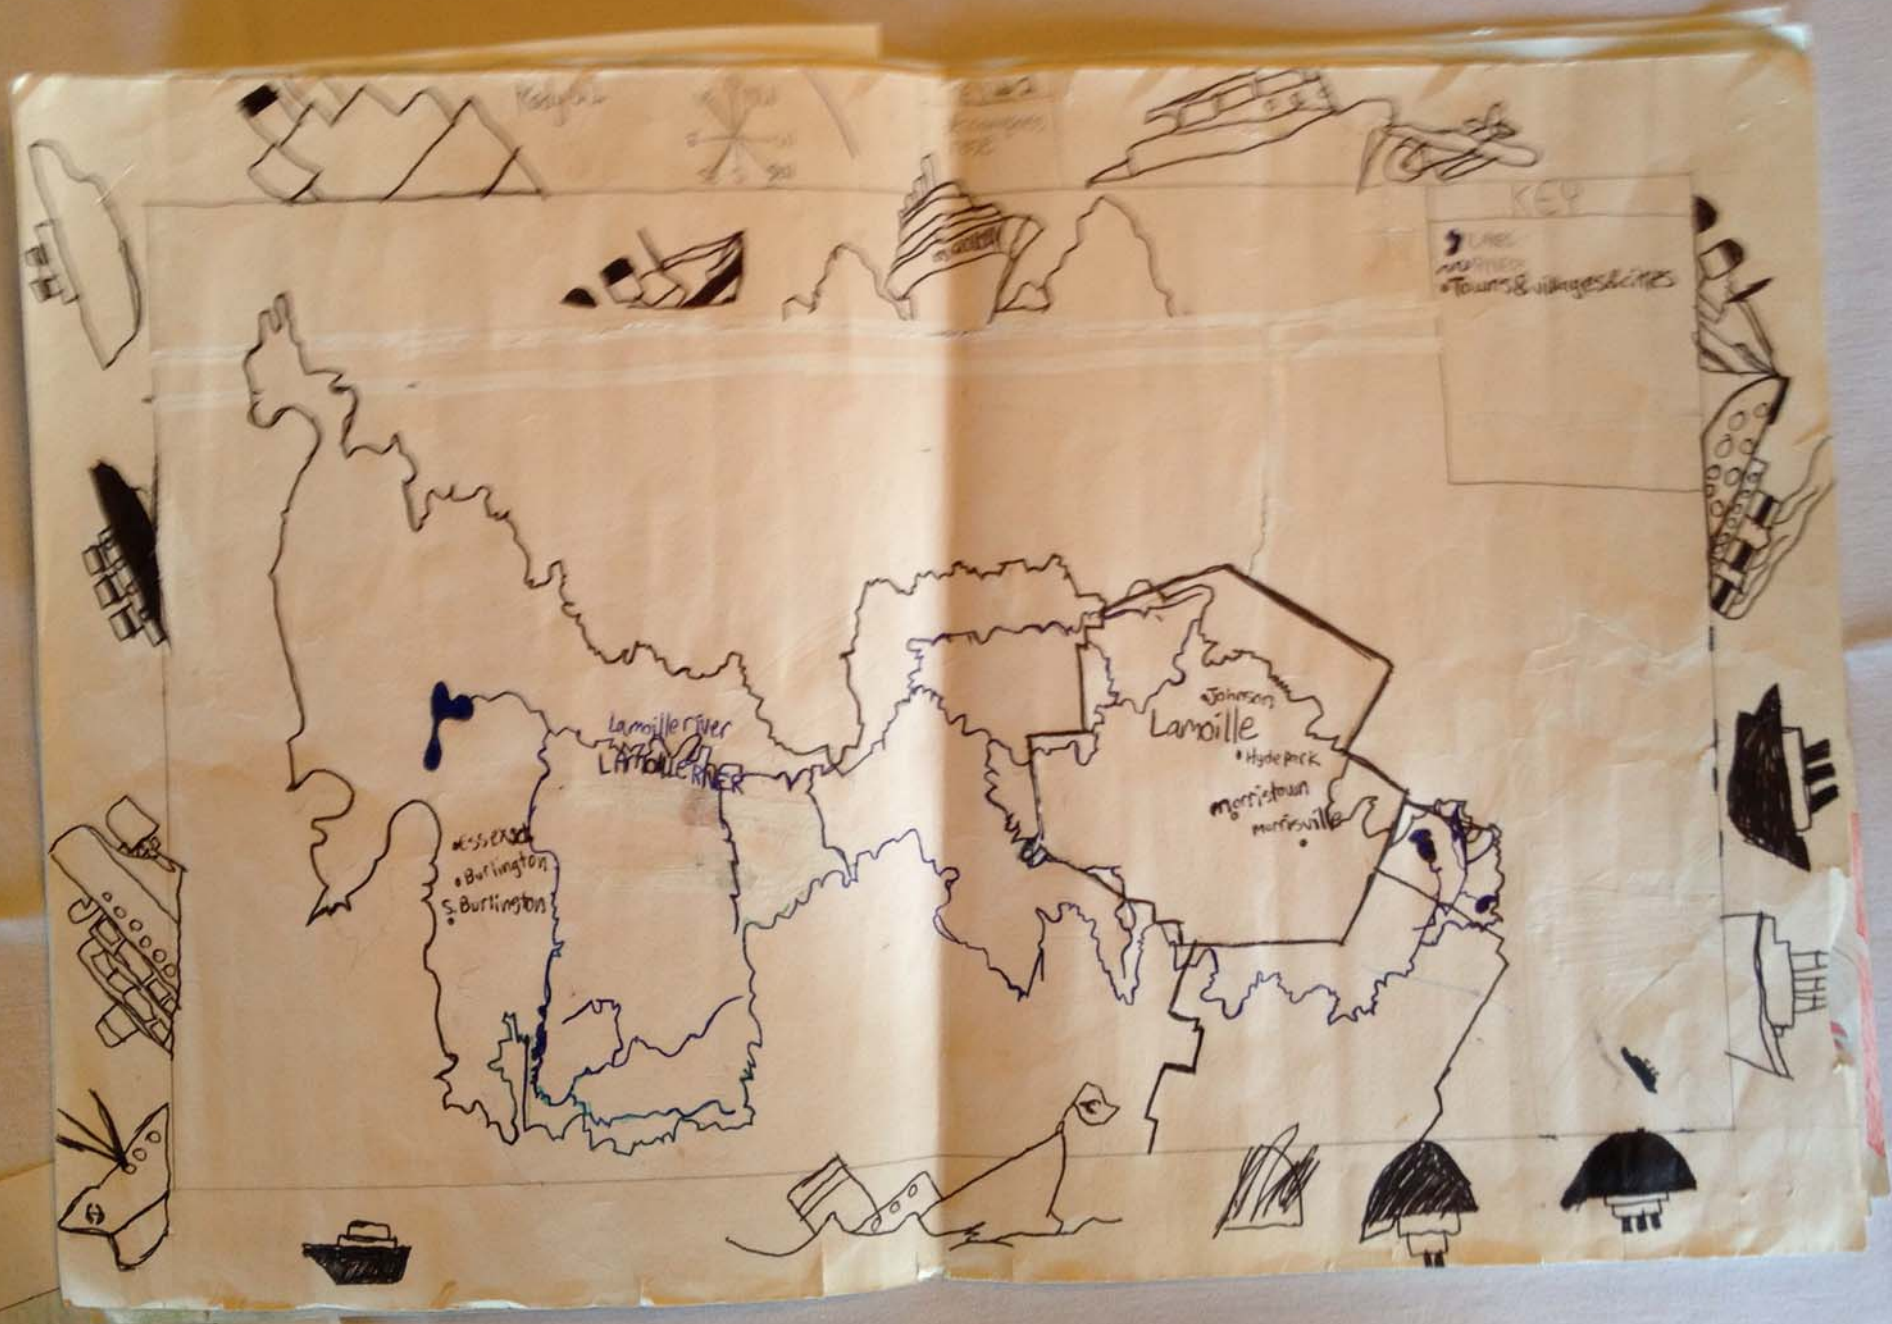

Lamoille River System Map!

Key:	
●	- towns
■	- islands
↙	- Lamoille River System
■ (Blue)	- Lake Champlain
■ (Pink)	- Outside boundary
■ (Yellow)	- Watershed
■ (Orange)	- headwaters

< River
 . Place
 D= Headwaters
 tributaries

July

Key

KEY
• Lake
• Mountain
• Towns & Villages & Cities

Lamoille River
LAMOILLE RIVER

Essex
• Burlington
• S. Burlington

Johnson
Lamoille
• Hyde Park
Morristown
Morrisville

Lamoille Watershed Map

- Key
- = Towns
 - = Lamoille River
 - = headwaters
 - ~ = Tributaries