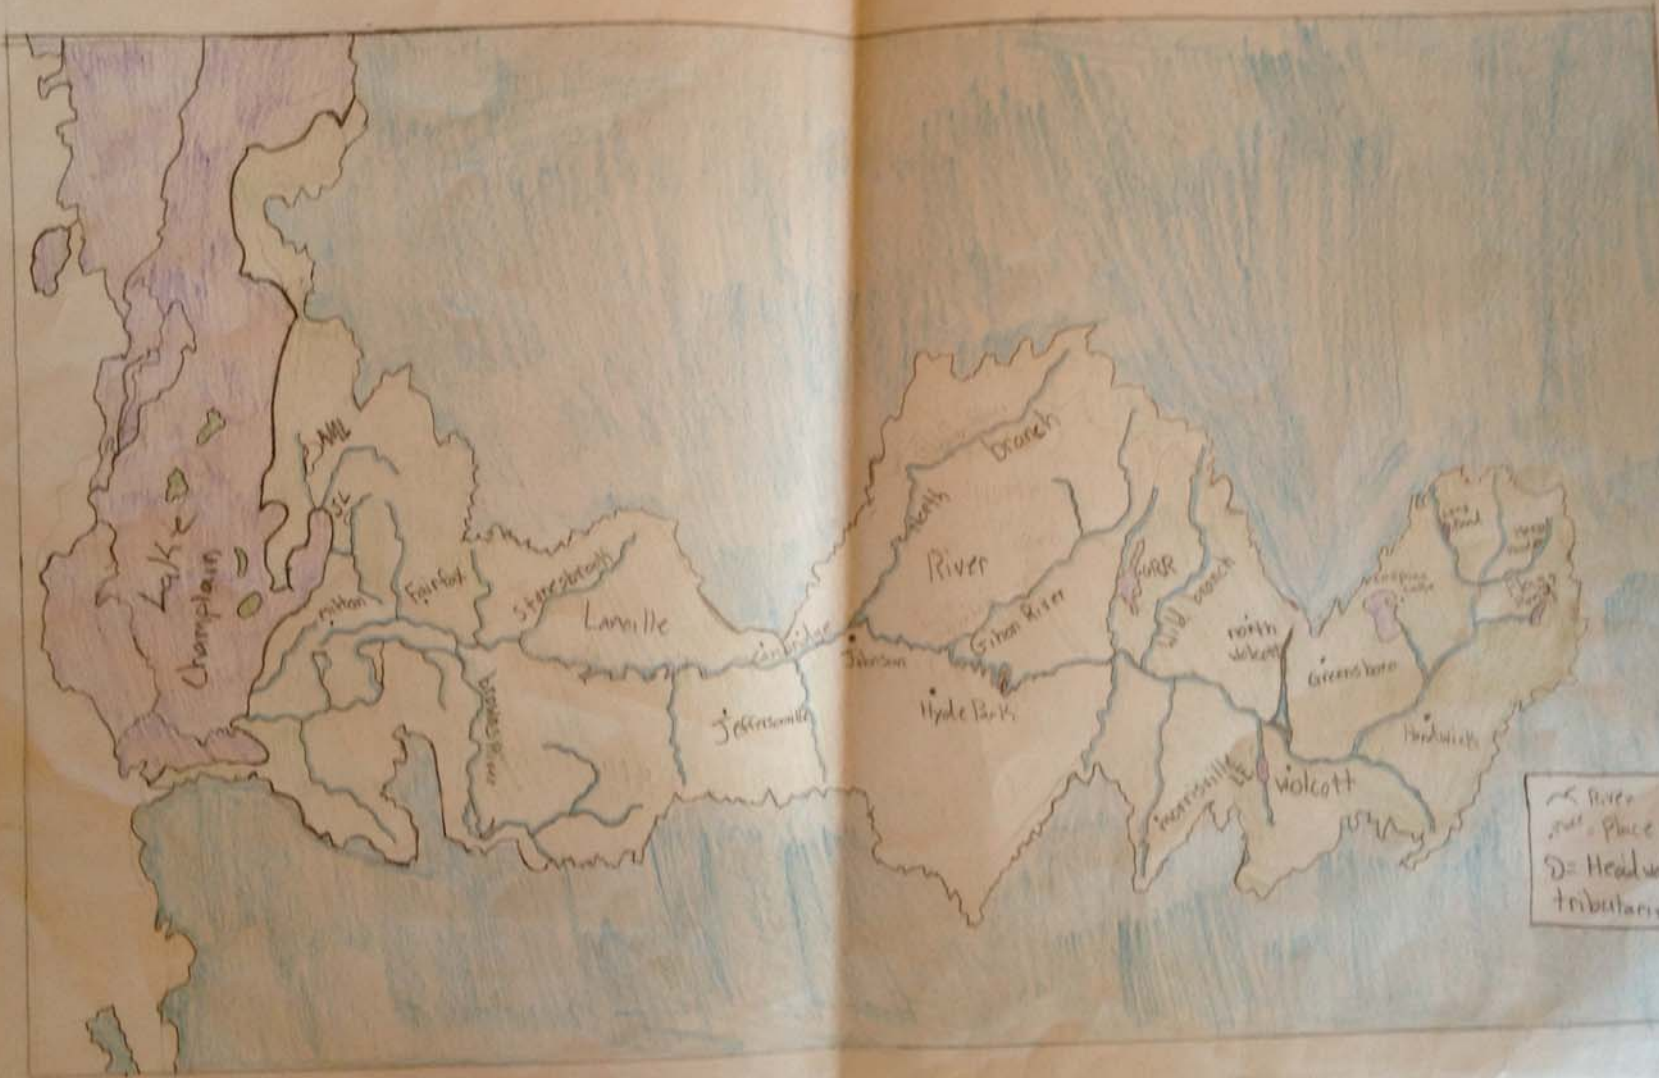

Lamoille River System Map!

Key:	
●	- towns
■	- islands
↙	- Lamoille River System
■ (Blue)	- Lake Champlain
■ (Pink)	- Outside boundary
■ (Yellow)	- Watershed
■ (Orange)	- headwaters

< River
 . Place
 D= Headwaters
 tributaries

July

Key

KEY
• Lake
• Mountain
• Towns & Villages & Cities

Lamoille River
LAMOILLE RIVER

Essex
• Burlington
• S. Burlington

Johnson
Lamoille
• Hyde Park
Morristown
Morrisville

Lamoille Watershed Map

- Key
- = Towns
 - = Lamoille River
 - = headwaters
 - ~ = Tributaries