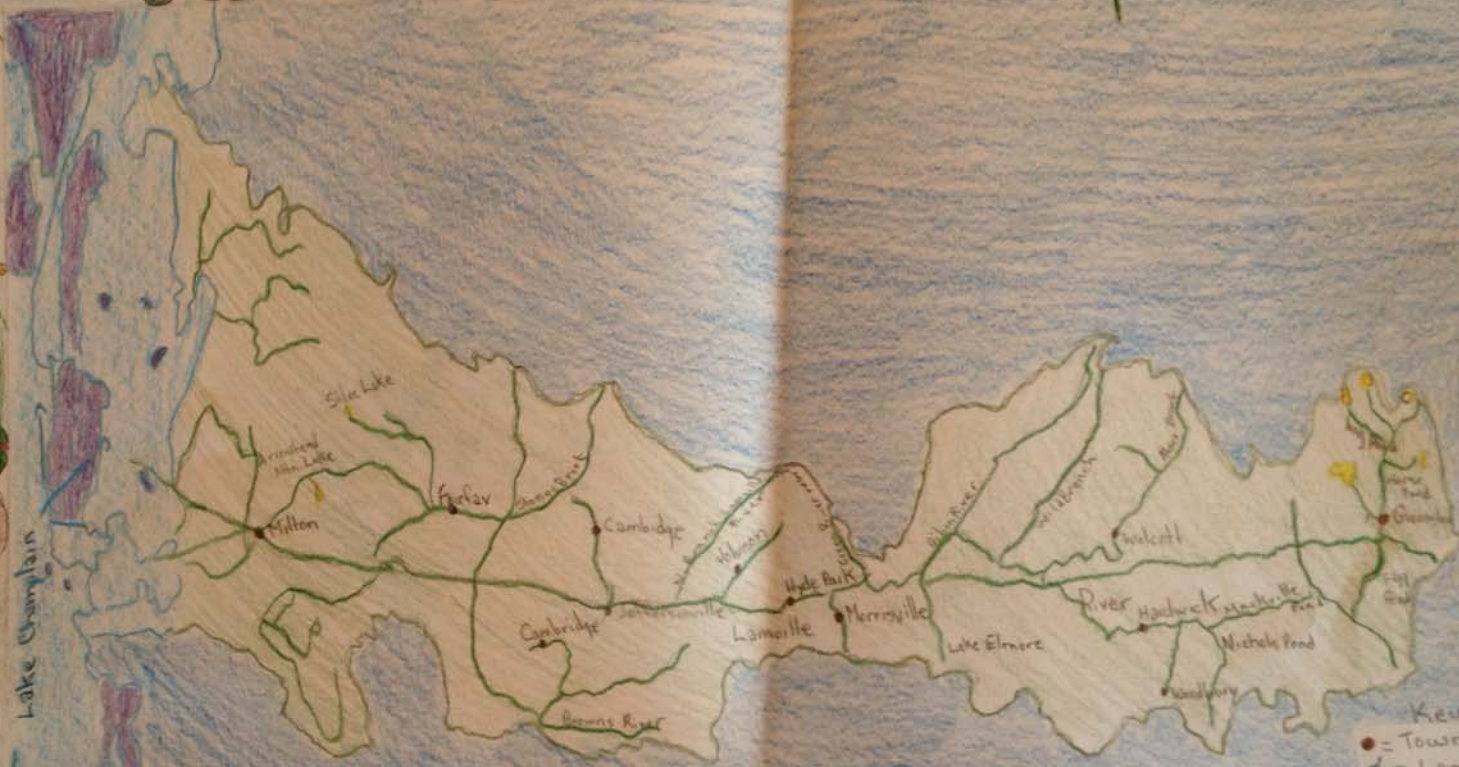

Lamoille River System Map!

Key:	
●	- towns
■	- islands
↙	- Lamoille River System
■ (Blue)	- Lake Champlain
■ (Pink)	- Outside boundary
■ (Yellow)	- Watershed
■ (Orange)	- headwaters

< River
 . Place
 D= Headwaters
 tributaries

July

Key

KEY
• Lake
• Mountain
• Towns & Villages & Cities

Lamoille River
LAMOILLE RIVER

Essex
• Burlington
• S. Burlington

Johnson
Lamoille
• Hyde Park
Morristown
Morrisville

Lamoille Watershed Map

- Key
- = Towns
 - = Lamoille River
 - = headwaters
 - ~ = Tributaries